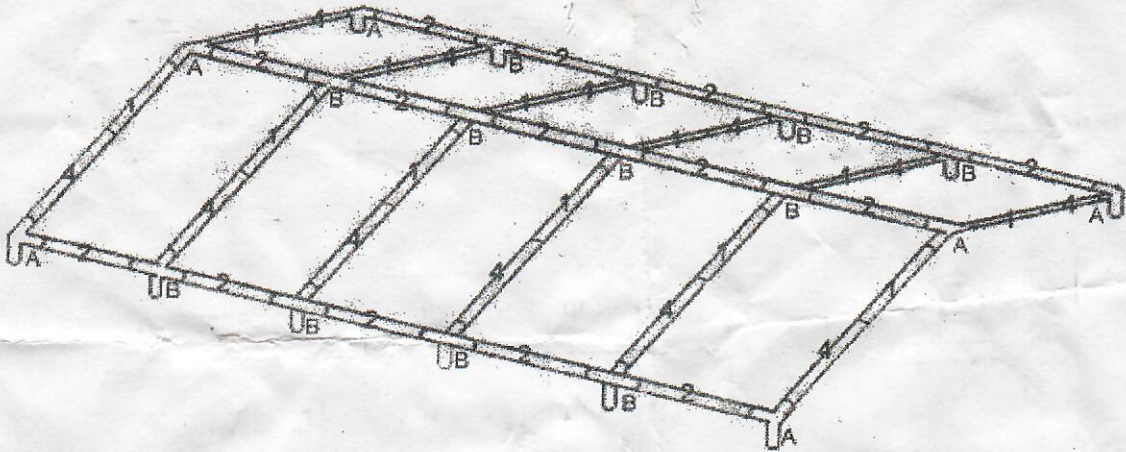

# THE INSTRUCTION FOR 5×10M PE PARTY TENTS

#1		1350×38×1.0mm - 12 PCS		10 PCS
#2		1930×38×1.0mm - 15 PCS		1 PCS
#3		1930×38×1.0mm - 12 PCS		2 PCS
#4		1350×38×1.0mm - 12 PCS		12 PCS
A		6 PCS		100 PCS
B		12 PCS		4 PCS
		4MM 12 PCS		6MM 4 PCS