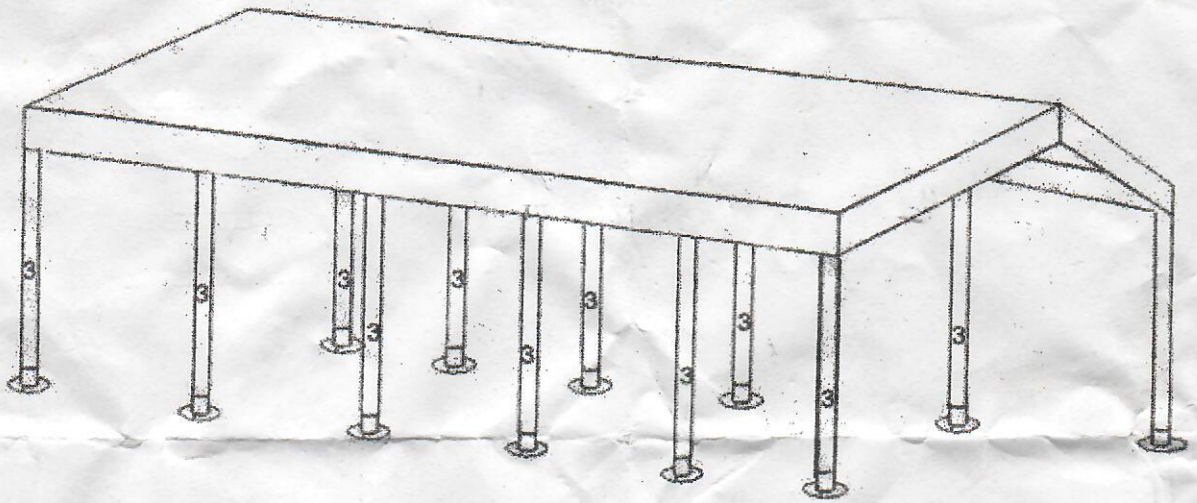

# THE INSTRUCTION FOR 5×10M PE PARTY TENTS

#1		1350×38×1.0mm - 12 PCS		10 PCS
#2		1930×38×1.0mm - 15 PCS		1 PCS
#3		1930×38×1.0mm - 12 PCS		2 PCS
#4		1350×38×1.0mm - 12 PCS		12 PCS
A		6 PCS		100 PCS
B		12 PCS		4 PCS
		4MM 12 PCS		6MM 4 PCS